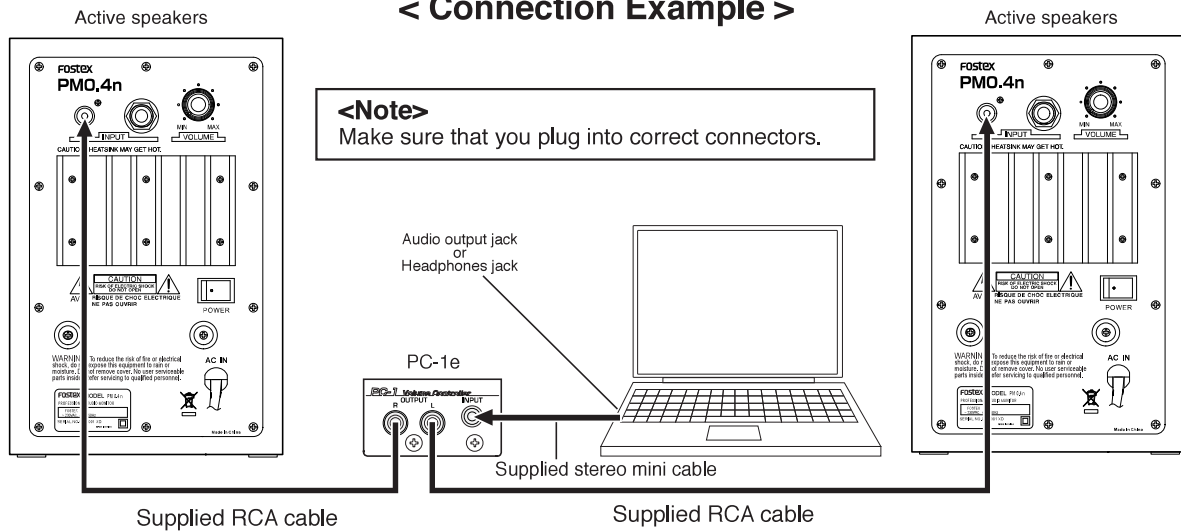

Model PC-1e (Volume controller)

Thank you very much for purchasing the Fostex PC-1e.
 The PC-1e is a volume controller which allows you to control the left and right monitor levels simultaneously when you monitor the computer audio output through a pair of active speakers such as the Fostex PM0.4.
 Refer to the connection example below and use it correctly.

Owner's manual

<Important notes>

- * When you connect the PC-1e between a computer and powered monitor speakers, turn down the volume of the powered monitor speakers and the PC-1e.
- * When you use the powered monitor speakers, do not raise the volume excessively. Loud sounds may cause hearing loss.

< Connection Example >

Main specifications

Input / Output

INPUT

Connector: ø3.5 mm stereo mini jack x 1

OUTPUT

Connector: RCA pin jacks x 2 (L, R)

External dimensions

52 (W) x 38 (H) x 60 (D) mm

Weight

Approx. 0.12 kg (without cables)

Supplied accessories

Owner's manual x 1, Stereo mini cable (0.8 m) x 1, RCA cable (1 m) x 2

Stereo mini cable

RCA cable